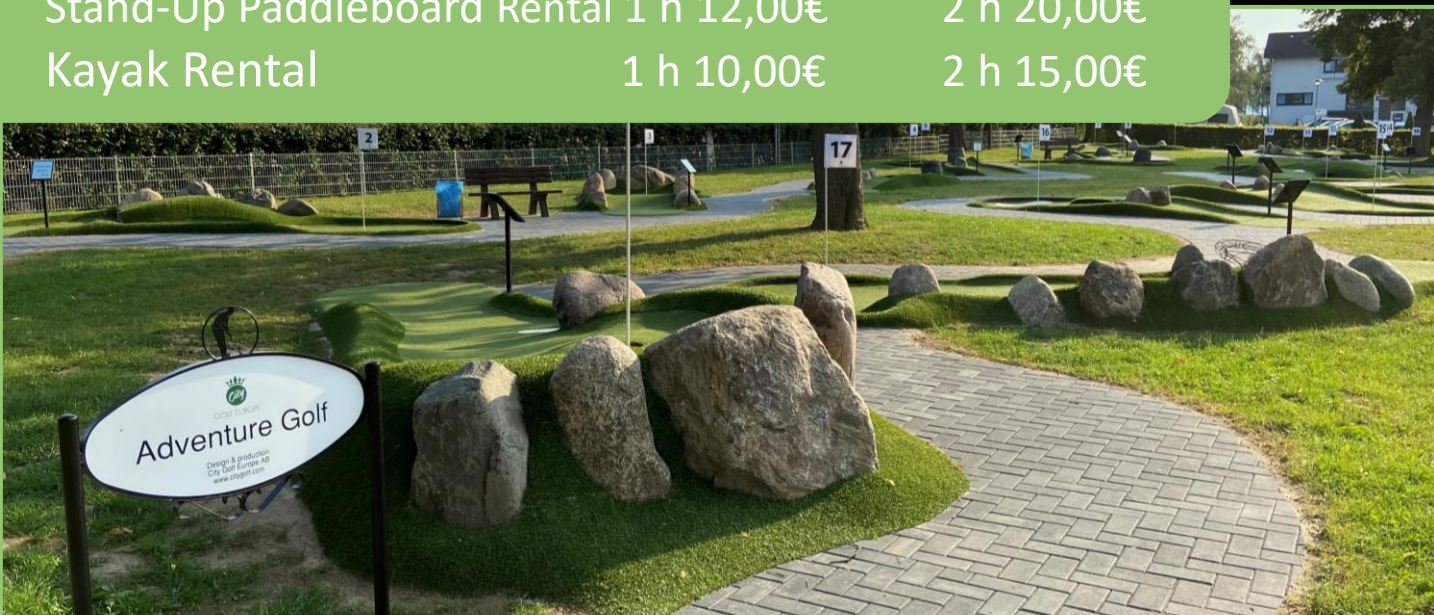

Leisure Time at the **DoktorSee**

DAS URLAUBSPARADIES IM WESERBERGLAND

Day Entry

Adults (15+)	3,50€
Children (3-14 years)	2,50€
Parking	2,00€
Stand Up Paddleboard	2,00€

The following applies to day visitors:
Barbecues, (gas) cookers and shishas may not be used.

Pedal Boat Rental	1 h 15,00€	2 h 25,00€
Stand-Up Paddleboard Rental	1 h 12,00€	2 h 20,00€
Kayak Rental	1 h 10,00€	2 h 15,00€

Adventure Minigolf

1 Round Adults (15+)	6,50€
1 Round Children (3-14 years)	4,50€
Family Ticket (2 Adults + 2 Children)	20,00€