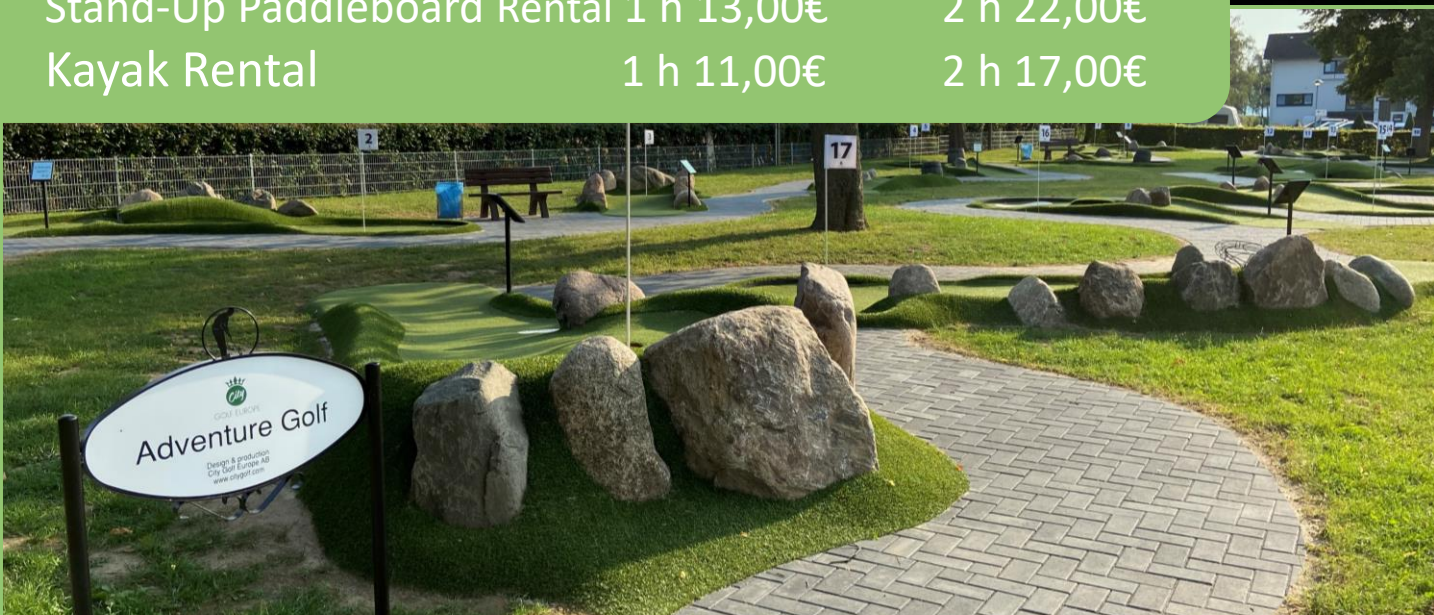

Leisure Time at the **DoktorSee**

DAS URLAUBSPARADIES IM WESERBERGLAND

Day Entry

Adults (16+)	4,00€
Children (3-15 years)	3,00€
Parking	2,00€
Stand-Up Paddleboard	2,00€

The following applies to day visitors:
Barbecues, (gas) cookers and shishas may not be used.

Pedal Boat Rental	1 h 16,00€	2 h 27,00€
Stand-Up Paddleboard Rental	1 h 13,00€	2 h 22,00€
Kayak Rental	1 h 11,00€	2 h 17,00€

Adventure Minigolf

1 Round Adults (16+)	7,00€
1 Round Children (3-15 years)	5,00€
Family Ticket (2 Adults + 2 Children)	22,00€